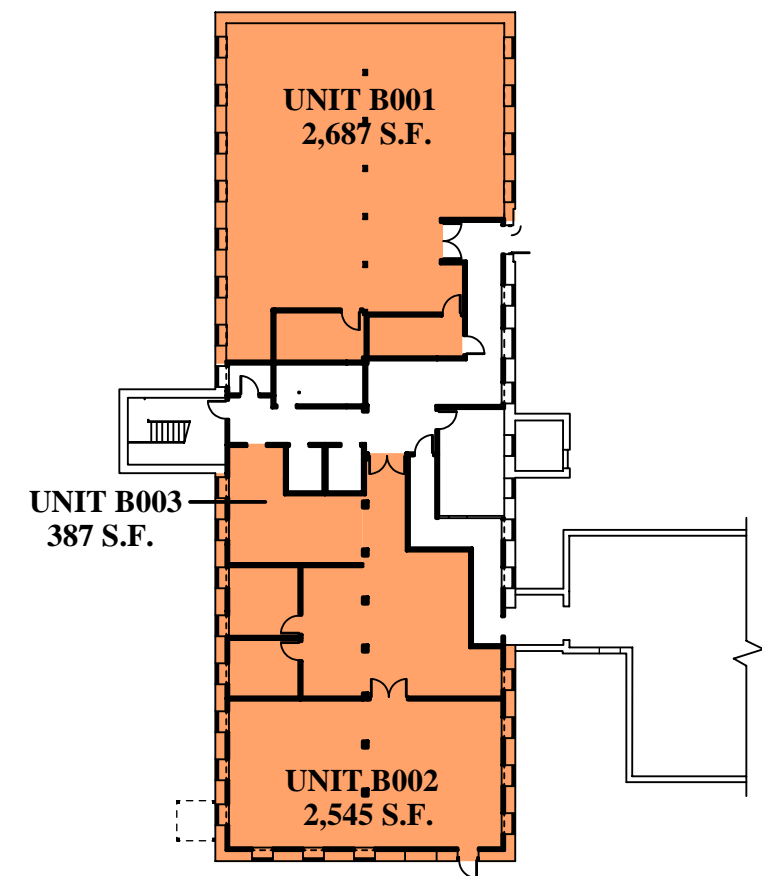

UNIT H001
4,207 S.F.

1 LOWER LEVEL

SCALE: 1/32" = 1'-0"

KEY PLAN

A-0