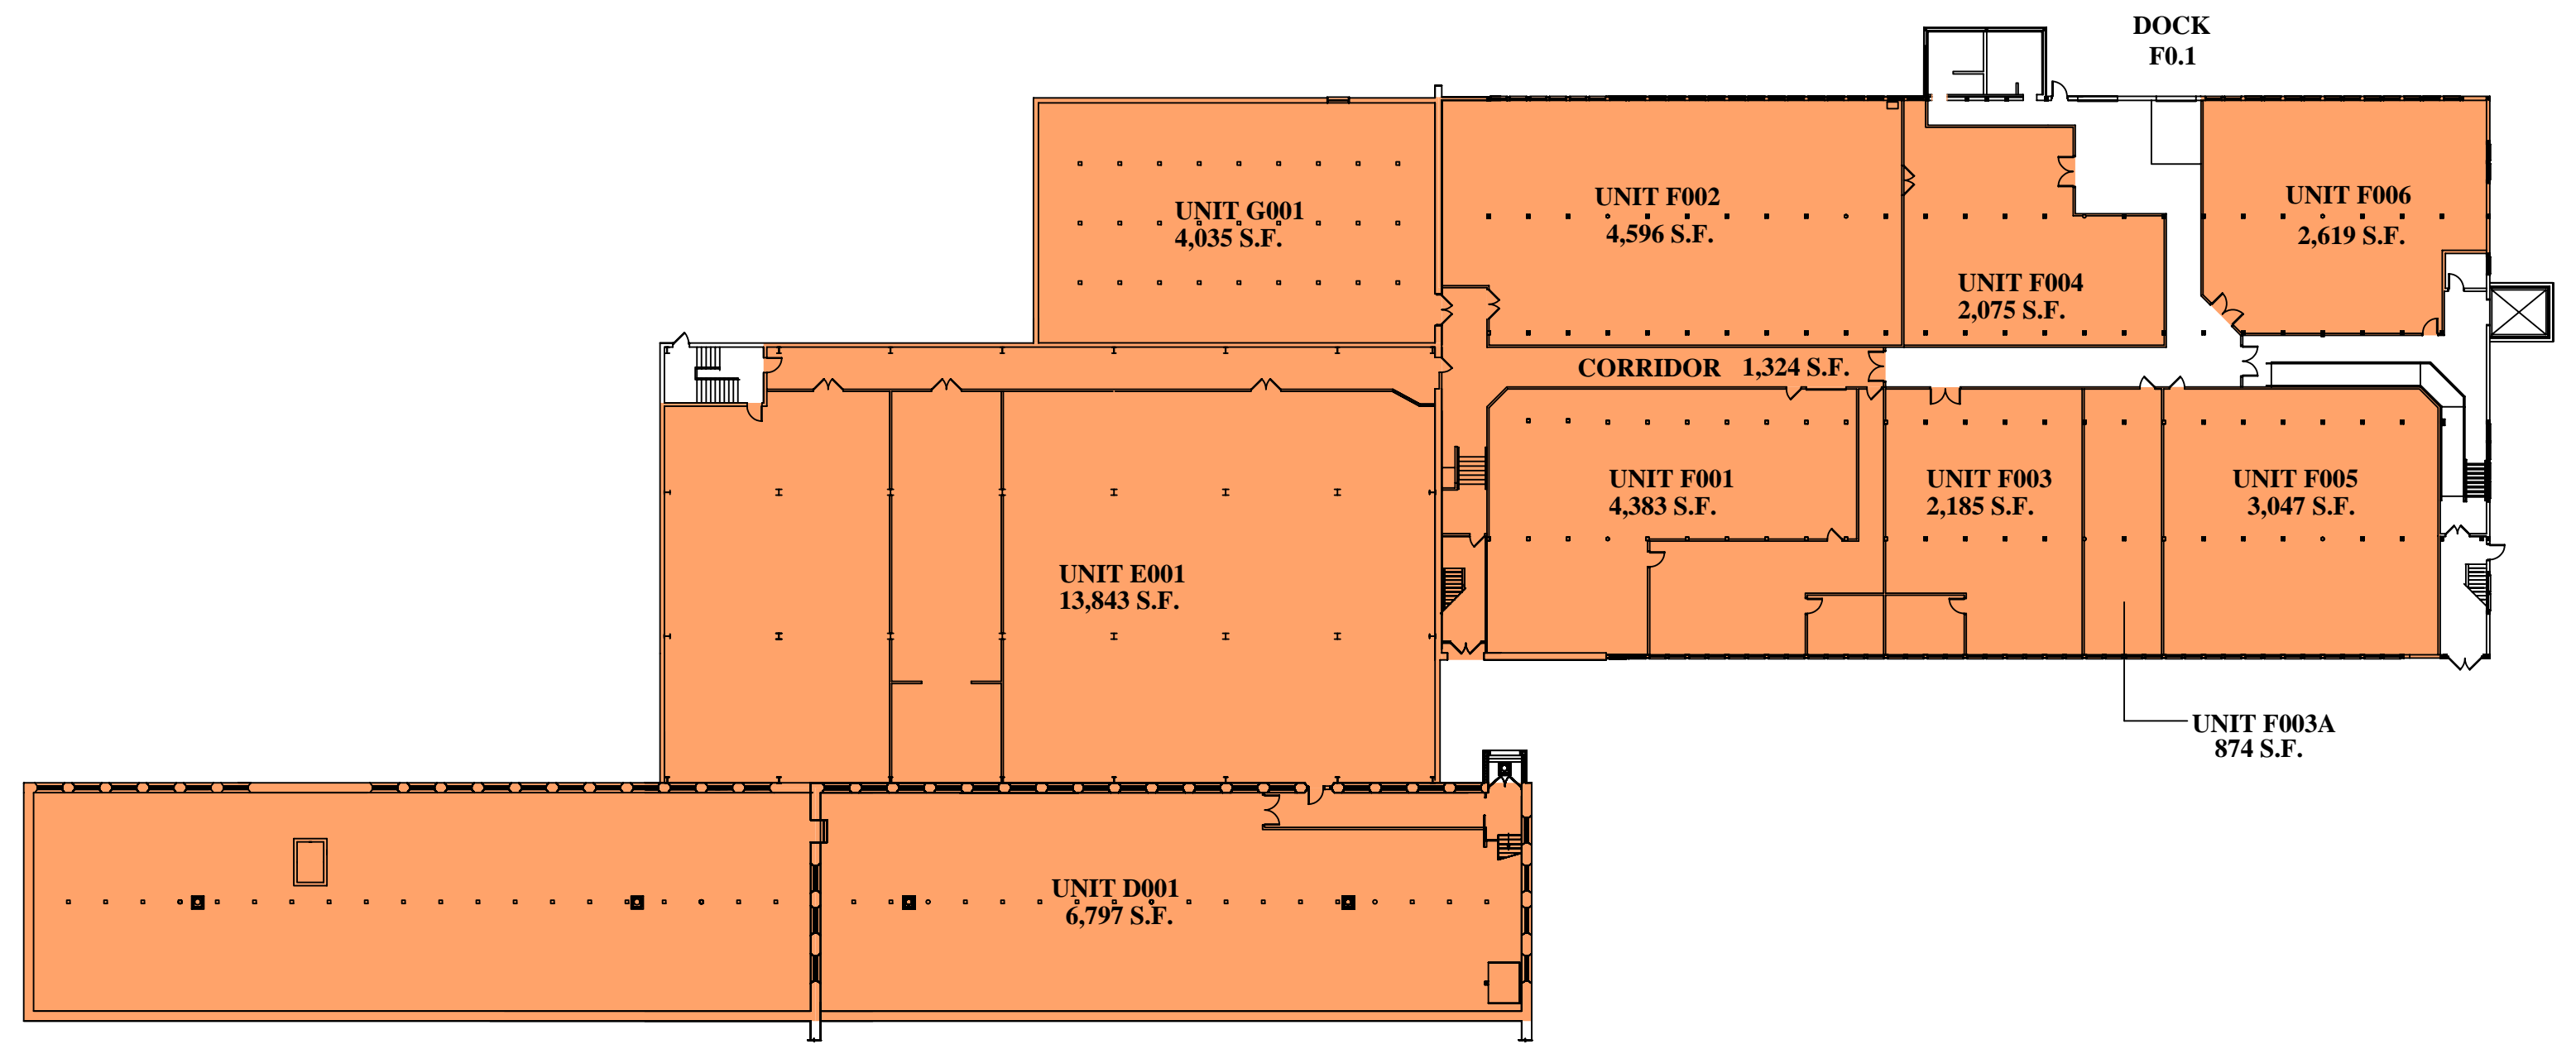

UNIT H001
4,207 S.F.

1 LOWER LEVEL

SCALE: 1/32" = 1'-0"

KEY PLAN

A-0